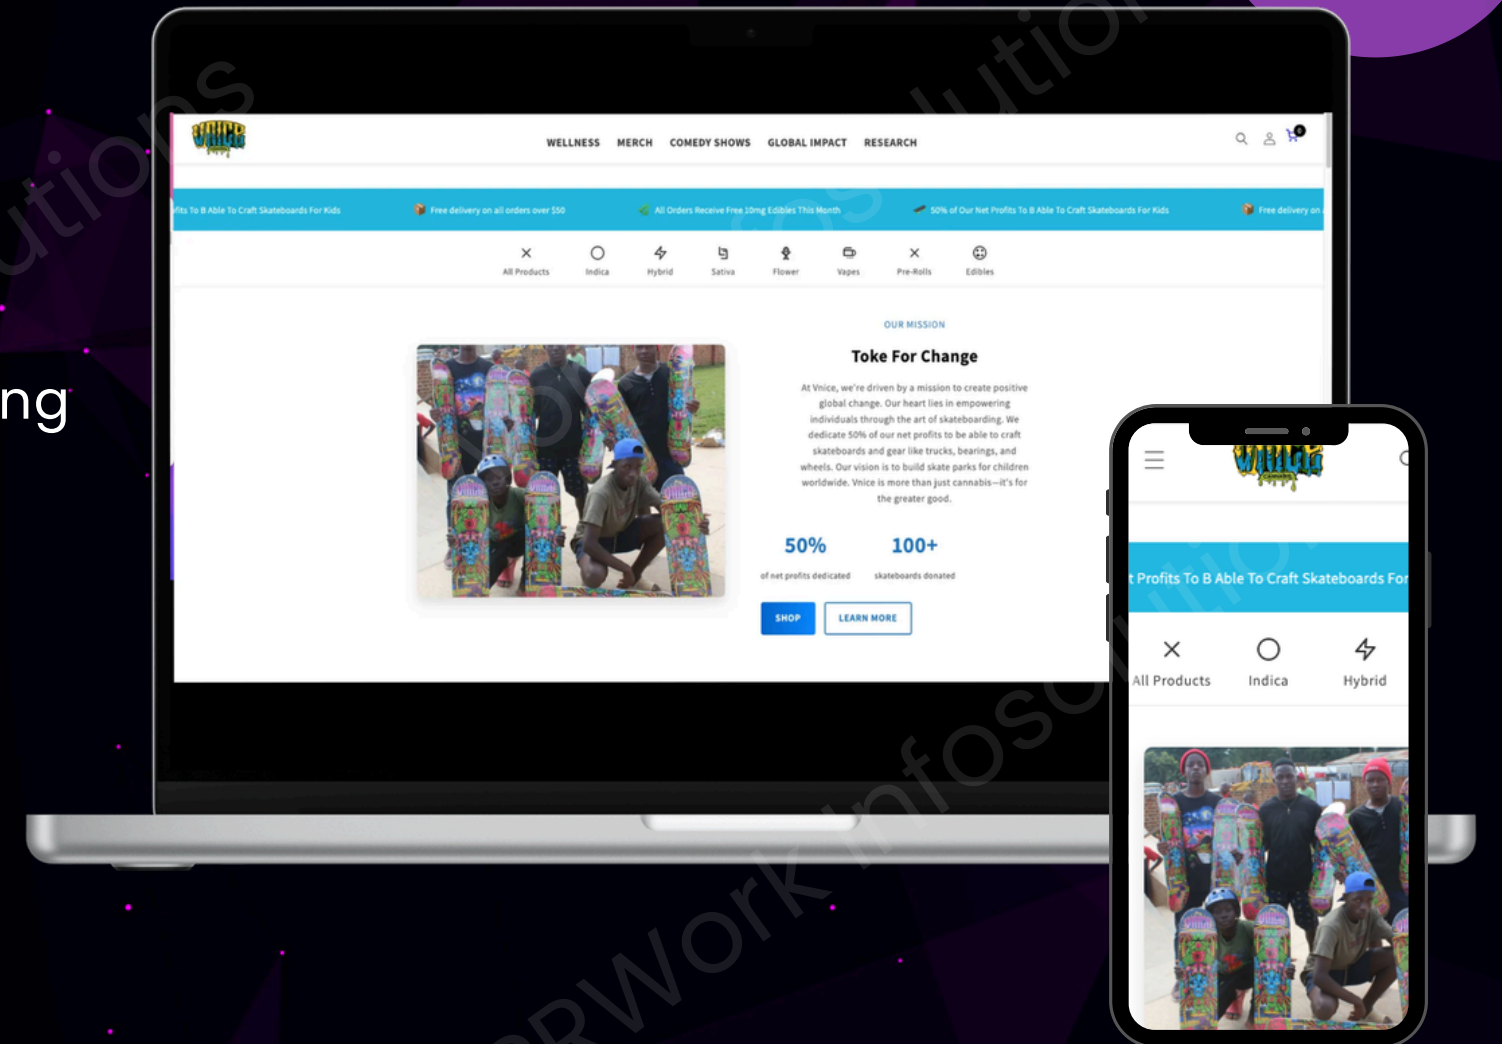

# Vnice

Vnice is a lifestyle-focused Shopify ecommerce platform developed with modern responsive layouts, optimized shopping experiences, and customer-friendly digital storefront functionality.

**Responsive  
UI/UX**

**Ecommerce  
Integration**

**Mobile  
Optimization**

**Customer  
Engagement**